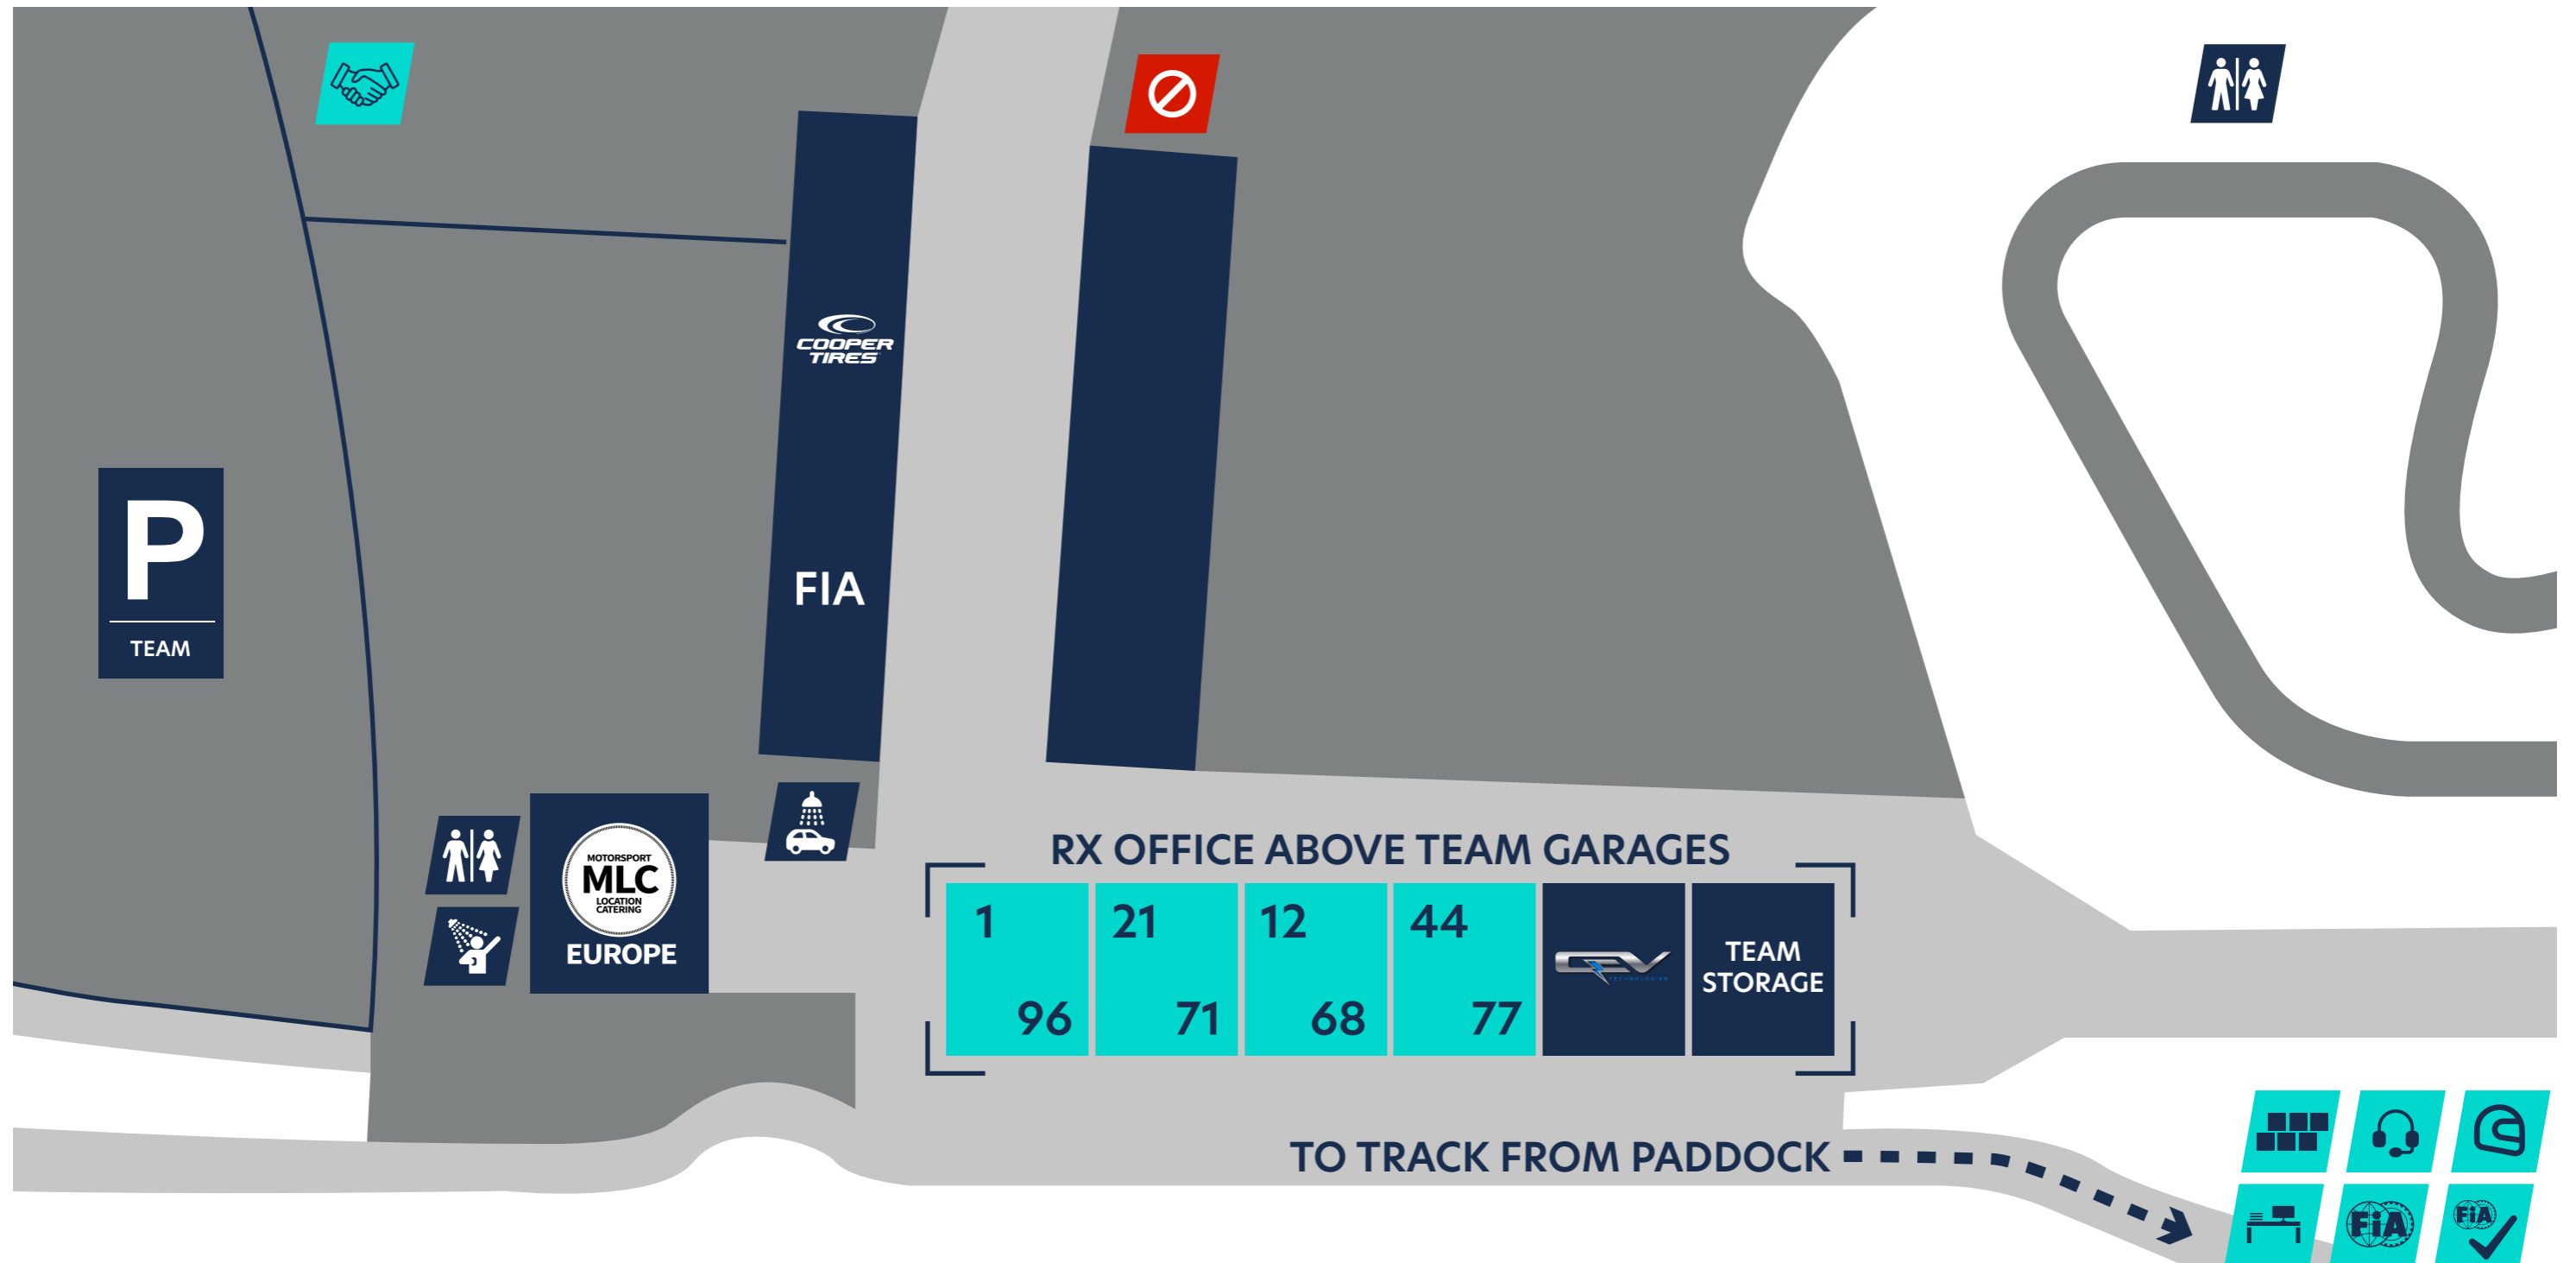

Site Key

	MEDICAL CENTRE		TOILET		BAR		RACE OFFICE		FIA SCRUTINEERING		PRESS OFFICE
	PARC FERMÉ		SHOWERS		CAR WASH		FIA OFFICE		RACE CONTROL		PREGRID
			FOOD		SPOTTERS TOWER		WELCOME CENTRE		DRIVERS BRIEFING		

Site Key

- MEDICAL CENTRE
- TOILET
- RACE OFFICE
- FIA SCRUTINEERING
- PRESS OFFICE
- PARC FERMÉ
- SHOWERS
- FIA OFFICE
- RACE CONTROL
- PREGRID
- CAR WASH
- WELCOME CENTRE
- DRIVERS BRIEFING